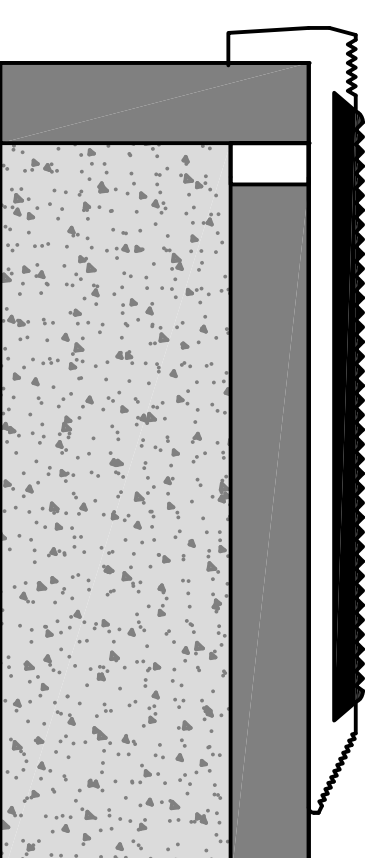

Concrete / Stone /
Masonry / Timber/
Blue Stone

Vinyl / Vitrified Porcelain
/ Ceramics / Glass /
Metals

STERLING
SUPPLIES

Appular Ribbed Stair Nosing

PRODUCT & INSTALLATION DETAILS

phone: 1800 621 103 email: sales@sterlingsupplies.com.au website: www.sterlingsupplies.com.au