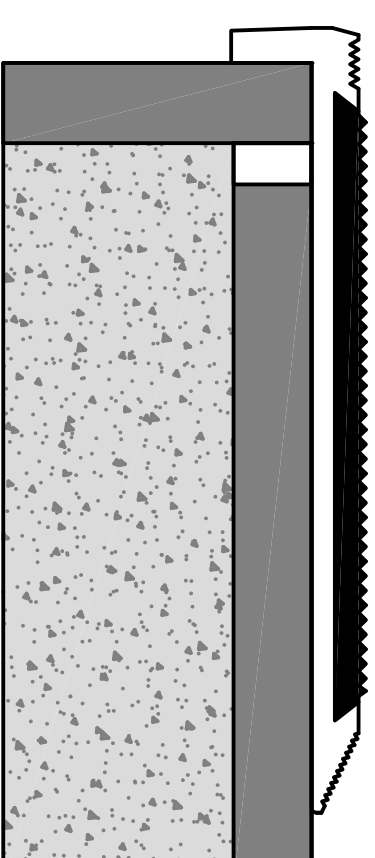

Concrete / Stone /
Masonry / Timber/
Blue Stone

Vinyl / Vitrified Porcelain
/ Ceramics / Glass /
Metals

Brass Corrugated Stair Nosing

STERLING
SUPPLIES

PRODUCT & INSTALLATION DETAILS

phone: 1800 621 103 email: sales@sterlingsupplies.com.au website: www.sterlingsupplies.com.au