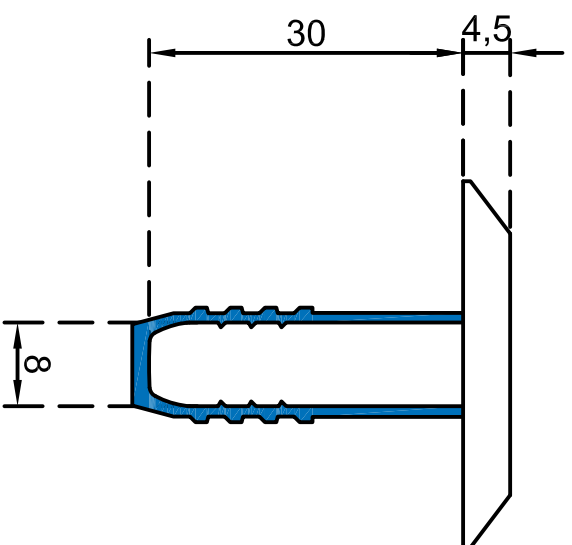

Carpet Tiles

Carpet Tiles

STERLING
SUPPLIES

Duratac Stainless Steel Individual Hazard Tacile Indicators with Long Stem

PRODUCT & INSTALLATION DETAILS

phone: 1800 621 103 email: sales@sterlingsupplies.com.au website: www.sterlingsupplies.com.au