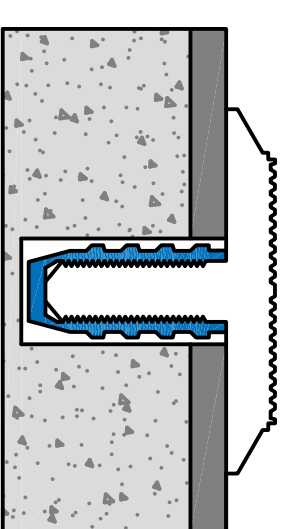

Concrete / Stone /
Masonry / Timber/
Blue Stone

Vinyl / Vitrified Porcelain
/ Ceramics / Glass /
Metals

Duratac Stainless Steel Individual Hazard Tactile Indicators with Pressurefit Stem

STERLING
SUPPLIES