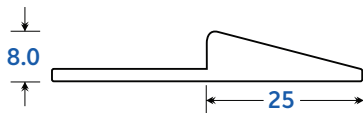

STERLING
SUPPLIES

PRODUCT DATA SHEET

Accessories

Mat Edging

An easily applied flexible PVC Ramp Edging available in two different sizes to suit matting at different thicknesses.

- Suitable for matting from 4.0mm - 7.0mm thick.
- For simple re-edging of custom sized mats.
- Easily applied with adhesive.
- Easily mitred for a professional finish.
- Tapers down to prevent trip hazards.
- Yellow only available in 25mm wide edging.

Codes 850STD

Size & Thickness 25.0mm wide x 8.0mm high

Colour Black

Applications: Education Institutions, Industrial Applications, Office Areas, Restaurants/Eating Establishments, Shopping Centres, Sports Facilities.