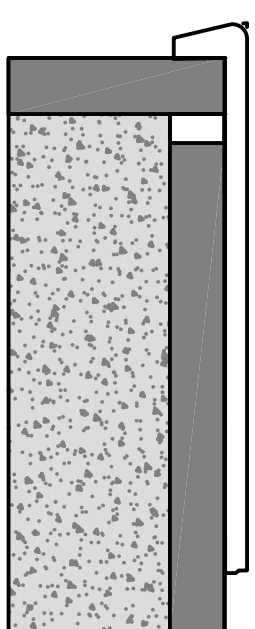

Concrete / Stone /
Masonry / Timber/
Blue Stone

Vinyl / Vitrified Porcelain
/ Ceramics / Glass /
Metals

Transola 10mm Stair Nosing

PRODUCT & INSTALLATION DETAILS

phone: 1800 621 103 email: sales@sterlingsupplies.com.au website: www.sterlingsupplies.com.au