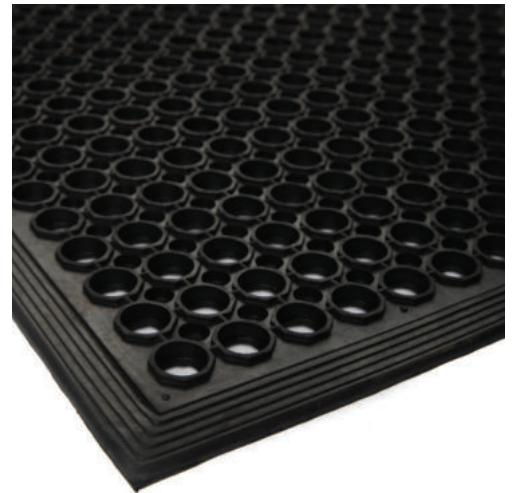

STERLING
SUPPLIES

PRODUCT DATA SHEET

Dry & Wet Area Mat

Industrial Mats

This quality, rubber industrial mat can be used for kitchen areas, garages, sheds and wet areas. The large drain holes and budget price of this industrial black mat provides a safe area at home or work air pocket layer so it is comfortable to walk on.

Keep staff happy and wet areas safer all while keeping within a budget. Pubs, clubs and bars are a great place to use these mats. The home laundry and workshop will also benefit from this industrial mat.

- Durable natural rubber mat with large drain holes.
- Provides safe environment in moderately wet areas.
- Budget priced, the mat is ideal for behind pub and club bars.
- May also be used in wet or wash areas to help prevent slipping accidents

Code	Size & Thickness
8256090	600 x 900 mm
82590150	900 x 1500 mm
82590300	900 x 3000 mm
82590450	900 x 4500 mm
	Thickness: 13 mm

Colours

BLACK

Applications Education Institutions. Industrial Applications, Restaurants/Eating Establishments