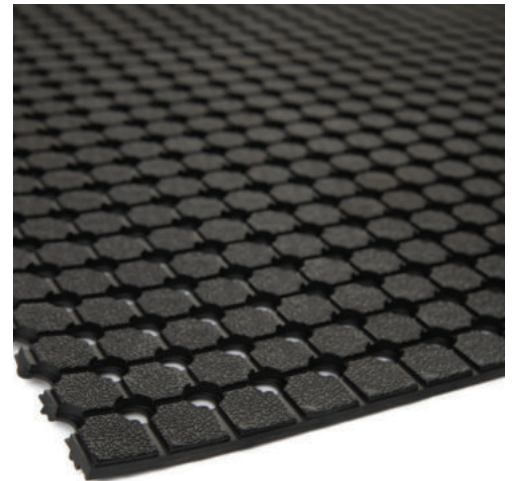

STERLING
SUPPLIES

PRODUCT DATA SHEET

Specialized Mat Ute Matting

- The heavy duty ute tub liner is a durable mat with small nipples on the underside to keep the mat in place.
- The holes allow rain and liquids to escape to prevent corrosion.
- Matting can be easily trimmed to size and shape.
- Reduces impact noise, and prevents cargo from sliding.
- Made from 100% natural rubber

Code	Size & Thickness
6901801000	1800 mm x 10.0m
690180C	1800 mm wide runner
	Thickness: 9 mm

Colours

BLACK

Applications Industrial Applications, Motor Industry.

P 1800 621 103

E sales@sterlingsupplies.com.au