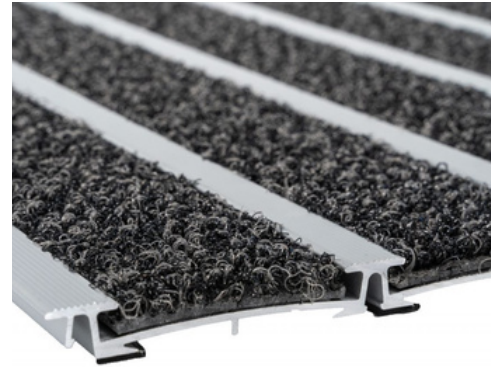

STERLING
SUPPLIES

PRODUCT DATA SHEET

High Traffic

Duratred® Ezy Scraper: Instant Aluminium Entrance Matting

Duratred® is our range of top-tier aluminium entrance matting solutions, and Ezy represents the innovative “Ezy” slat form that sets it apart.

DESPATCH IN LESS THAN 48 HOURS! With Duratred® Ezy, we’re rewriting the timeline. Imagine having your brand-new entrance ready in a matter of hours, not weeks.

INNOVATIVE INTERLOCKING SYSTEM! An interlocking system that arrives in sleek slat form eliminating the need for templates and CAD drawings. Thanks to its intelligent design, you can achieve any desired shape for your mat without any visible joins.

CUSTOMIZABLE! Tailor it to fit to any colour specifications. Choose from a range of aluminium and insert colours.

The heavy duty polymer insert is unique as it absorbs moisture as well as great dirt removal, while being treated with an anti-microbial treatment which prevents mould or fibre rotting. Elevate your entrance with Duratred Ezy – the future of aluminium entrance matting.

Patent pending AU2021203436

Specifications

Code	516EZ-SCR
Size	Slat Lengths: 1.8m, 2.4m, 3m, 4m, 5m Thickness: 14 mm
Slip Rating	P5
Flammability	CHF 3.5, Smoke Value 391

Colours

ALUMINIUM COLOURS

CLEAR ANODISED

BLACK ANODISED

RED ANODISED

BLUE ANODISED

BRASS ANODISED

INSERT COLOURS

CHARCOAL

Applications

Educational Institutions, Industrial Applications, Office Areas, Restaurants/Eating, Establishments, Shopping Centres, Sports Facilities, Residential Apartments

Installation note

Scan the QR code:

P 1800 621 103

E sales@sterlingsupplies.com.au

W www.sterlingsupplies.com.au