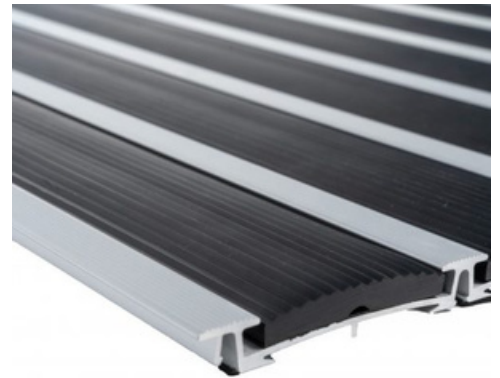

STERLING
SUPPLIES

PRODUCT DATA SHEET

High Traffic

Duratred® Ribbed

Duratred® Ribbed is for heavy traffic areas and areas exposed to the weather.

The ribbed insert set between the extruded aluminium ensures maximum durability and gives a classy architectural look.

This robust matting system not only lasts in exposed weather but also high traffic conditions.

- Long life durability
- High dirt removing capacity
- Ideal for high traffic areas
- Suitable for indoor and outdoor use
- Classy architectural appearance
- Provides great anti-slip surface
- Global Green Tag certified - Green Rate Level C