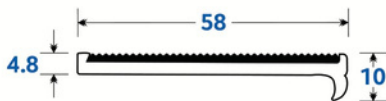

PRODUCT DATA SHEET

Stair Nosings

Appular Ribbed Recessed

- Anodised aluminium with ribbed insert.
- Comprehensive colour range of ribbed polymer inserts.
- Concealed screw & glue fix for clean look.
- Also available as an Instant Adhesive, no drilling required.
- Complies to AS 1428.1:2021.

We strongly recommend the use of our Icons Allrounder Adhesive when installing this Stair Nosing to maintain warranty eligibility.

Insert Colours	Clear Anodised	Black Anodised	Brass Anodised	Luminance Contrast
Black	SN-APRR-C/BLK	SN-APRR-BL/BLK	SN-APRR-BR/BLK	LRV: Dry 2.748, Wet 2.622
Grey	SN-APRR-C/GRY	SN-APRR-BL/GRY	SN-APRR-BR/GRY	LRV: Dry 17.494, Wet 17.498
Yellow	SN-APRR-C/YLW	SN-APRR-BL/YLW	SN-APRR-BR/YLW	LRV: Dry 44.553, Wet 44.211

Size 58mm x 10mm x 4.8mm Lengths: 4.1m

Slip Rating P3

Colours

ALUMINIUM COLOURS

INSERT COLOURS

Applications

Education Institutions, Industrial Applications, Office Areas, Restaurants/Eating Establishments, Shopping Centres, Sports Facilities.