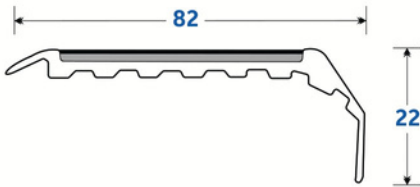

Insert Colours	Clear Anodised	Black Anodised	Brass Anodised	Luminance Contrast
Black	SN-CAGBL-C/BLK	SN-CAGBL-BL/BLK	SN-CAGBL-BR/BLK	LRV: Dry 2.959, Wet 1.972
Grey	SN-CAGBL-C/GRY	SN-CAGBL-BL/GRY	SN-CAGBL-BR/GRY	LRV: Dry 15.474, Wet 15.475
White	SN-CAGBL-C/WHI	SN-CAGBL-BL/WHI	SN-CAGBL-BR/WHI	LRV: Dry 74.180, Wet 73.081
Yellow	SN-CAGBL-C/YLW	SN-CAGBL-BL/YLW	SN-CAGBL-BR/YLW	LRV: Dry 40.700, Wet 40.070

Size 82mm x 22mm x 10mm Lengths: 4.1m

Slip Rating P5