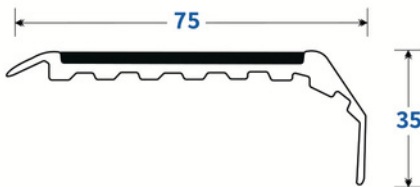

PRODUCT DATA SHEET

Stair Nosings

Carpex Broadloom Corrugated

- Anodised aluminium with corrugated anodised aluminium insert.
- Comprehensive colour range of aluminium corrugated inserts.
- Concealed screw fix for clean look
- Suits broadloom carpet .
- Complies to AS 1428.1:2021.

Insert Colours	Clear Anodised	Black Anodised	Brass Anodised	Luminance Contrast
Black	SN-CACBL-C/BLK	SN-CACBL-BL/BLK	SN-CACBL-BR/BLK	LRV: Dry 3.90, Wet 2.80
Grey	SN-CACBL-C/CLR	SN-CACBL-BL/CLR	SN-CACBL-BR/CLR	LRV: Dry 55.90, Wet 56.00
Yellow	SN-CACBL-C/BRA	SN-CACBL-BL/BRA	SN-CACBL-BR/BRA	LRV: Dry 44.20, Wet 44.9

Size 75mm x 35mm x 10mm Lengths: 4.1 m

Slip Rating P5

Colours

ALUMINIUM COLOURS

CLEAR ANODISED

BLACK ANODISED

BRASS ANODISED

INSERT COLOURS