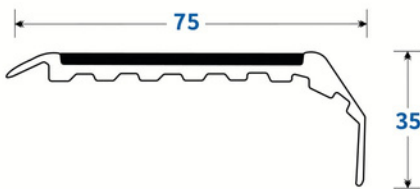

PRODUCT DATA SHEET

Stair Nosings

Carpex Broadloom Ribbed

- Anodised aluminium with ribbed insert.
- Comprehensive colour range of ribbed polymeric inserts.
- Concealed screw fix for clean look
- Suits broadloom carpet.
- Complies to AS 1428.1:2021.

Insert Colours	Clear Anodised	Black Anodised	Brass Anodised	Luminance Contrast
Black	SN-CARBL-C/BLK	SN-CARBL-BL/BLK	SN-CARBL-BR/BLK	LRV: Dry 2.748, Wet 2.622
Grey	SN-CARBL-C/GRY	SN-CARBL-BL/GRY	SN-CARBL-BR/GRY	LRV: Dry 17.494, Wet 47.428
Yellow	SN-CARBL-C/YLW	SN-CARBL-BL/YLW	SN-CARBL-BR/YLW	LRV: Dry 44.553, Wet 44.211

Size 75mm x 35mm x 10mm Lengths: 4.1 m

Slip Rating P5

Colours

ALUMINIUM COLOURS

CLEAR ANODISED

BLACK ANODISED

BRASS ANODISED

INSERT COLOURS